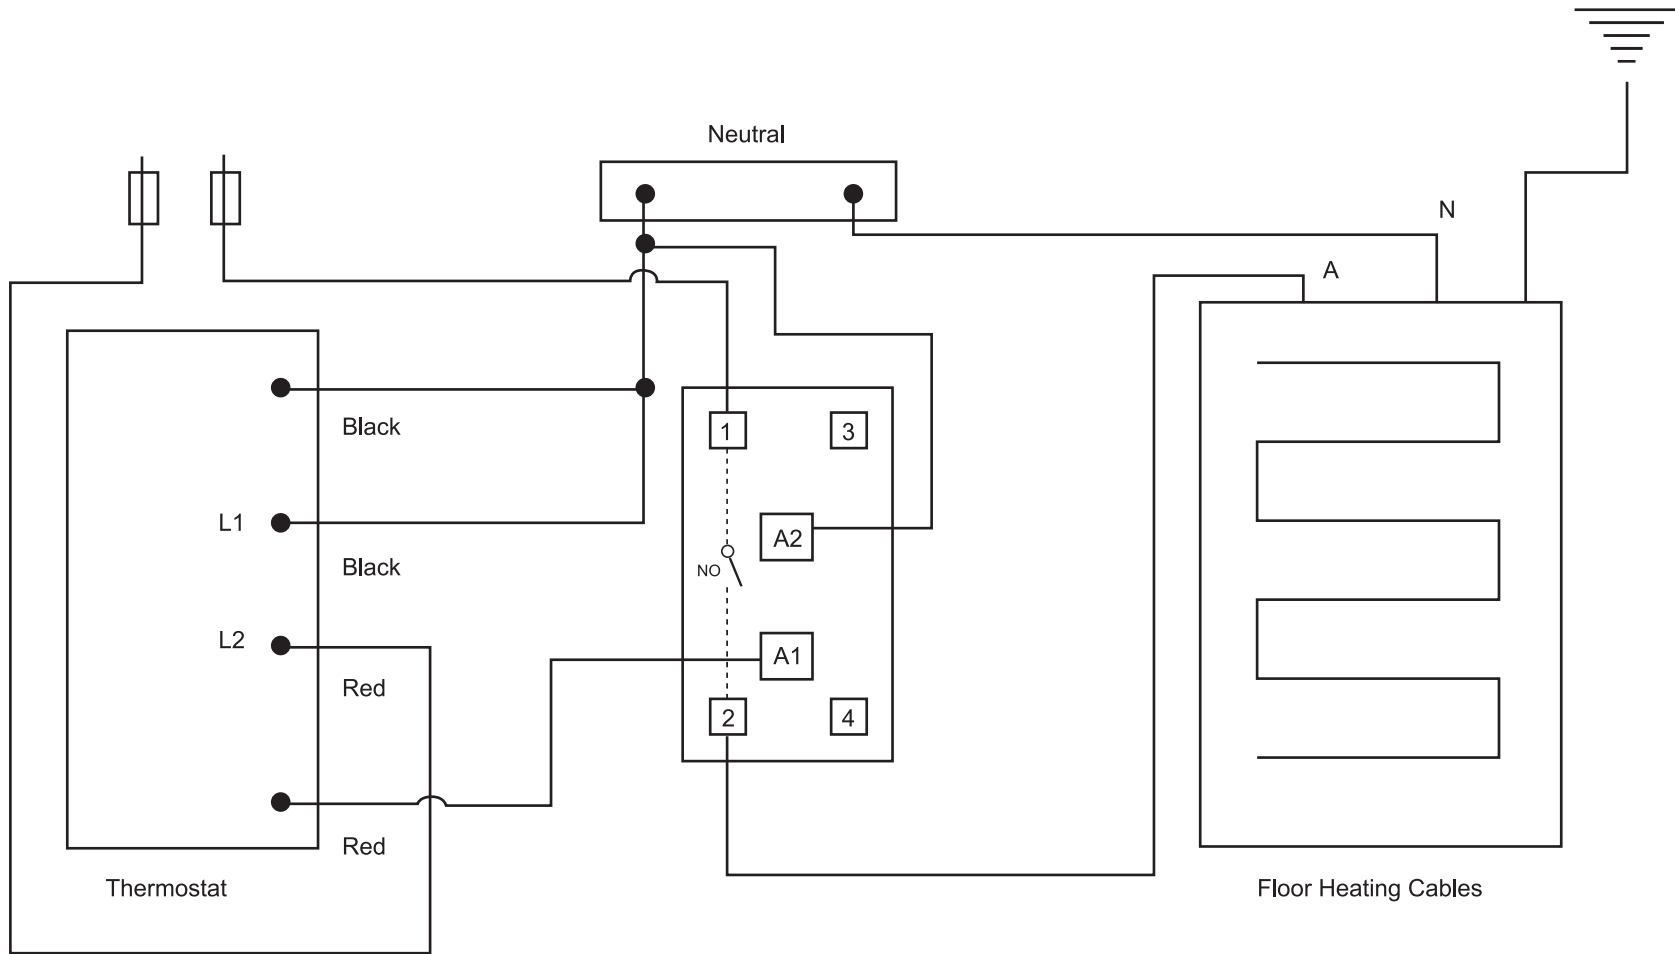

Wiring Instructions for Thermostat and Contactor

For further assistance call Sydney Floorheating on (02) 9456 3214